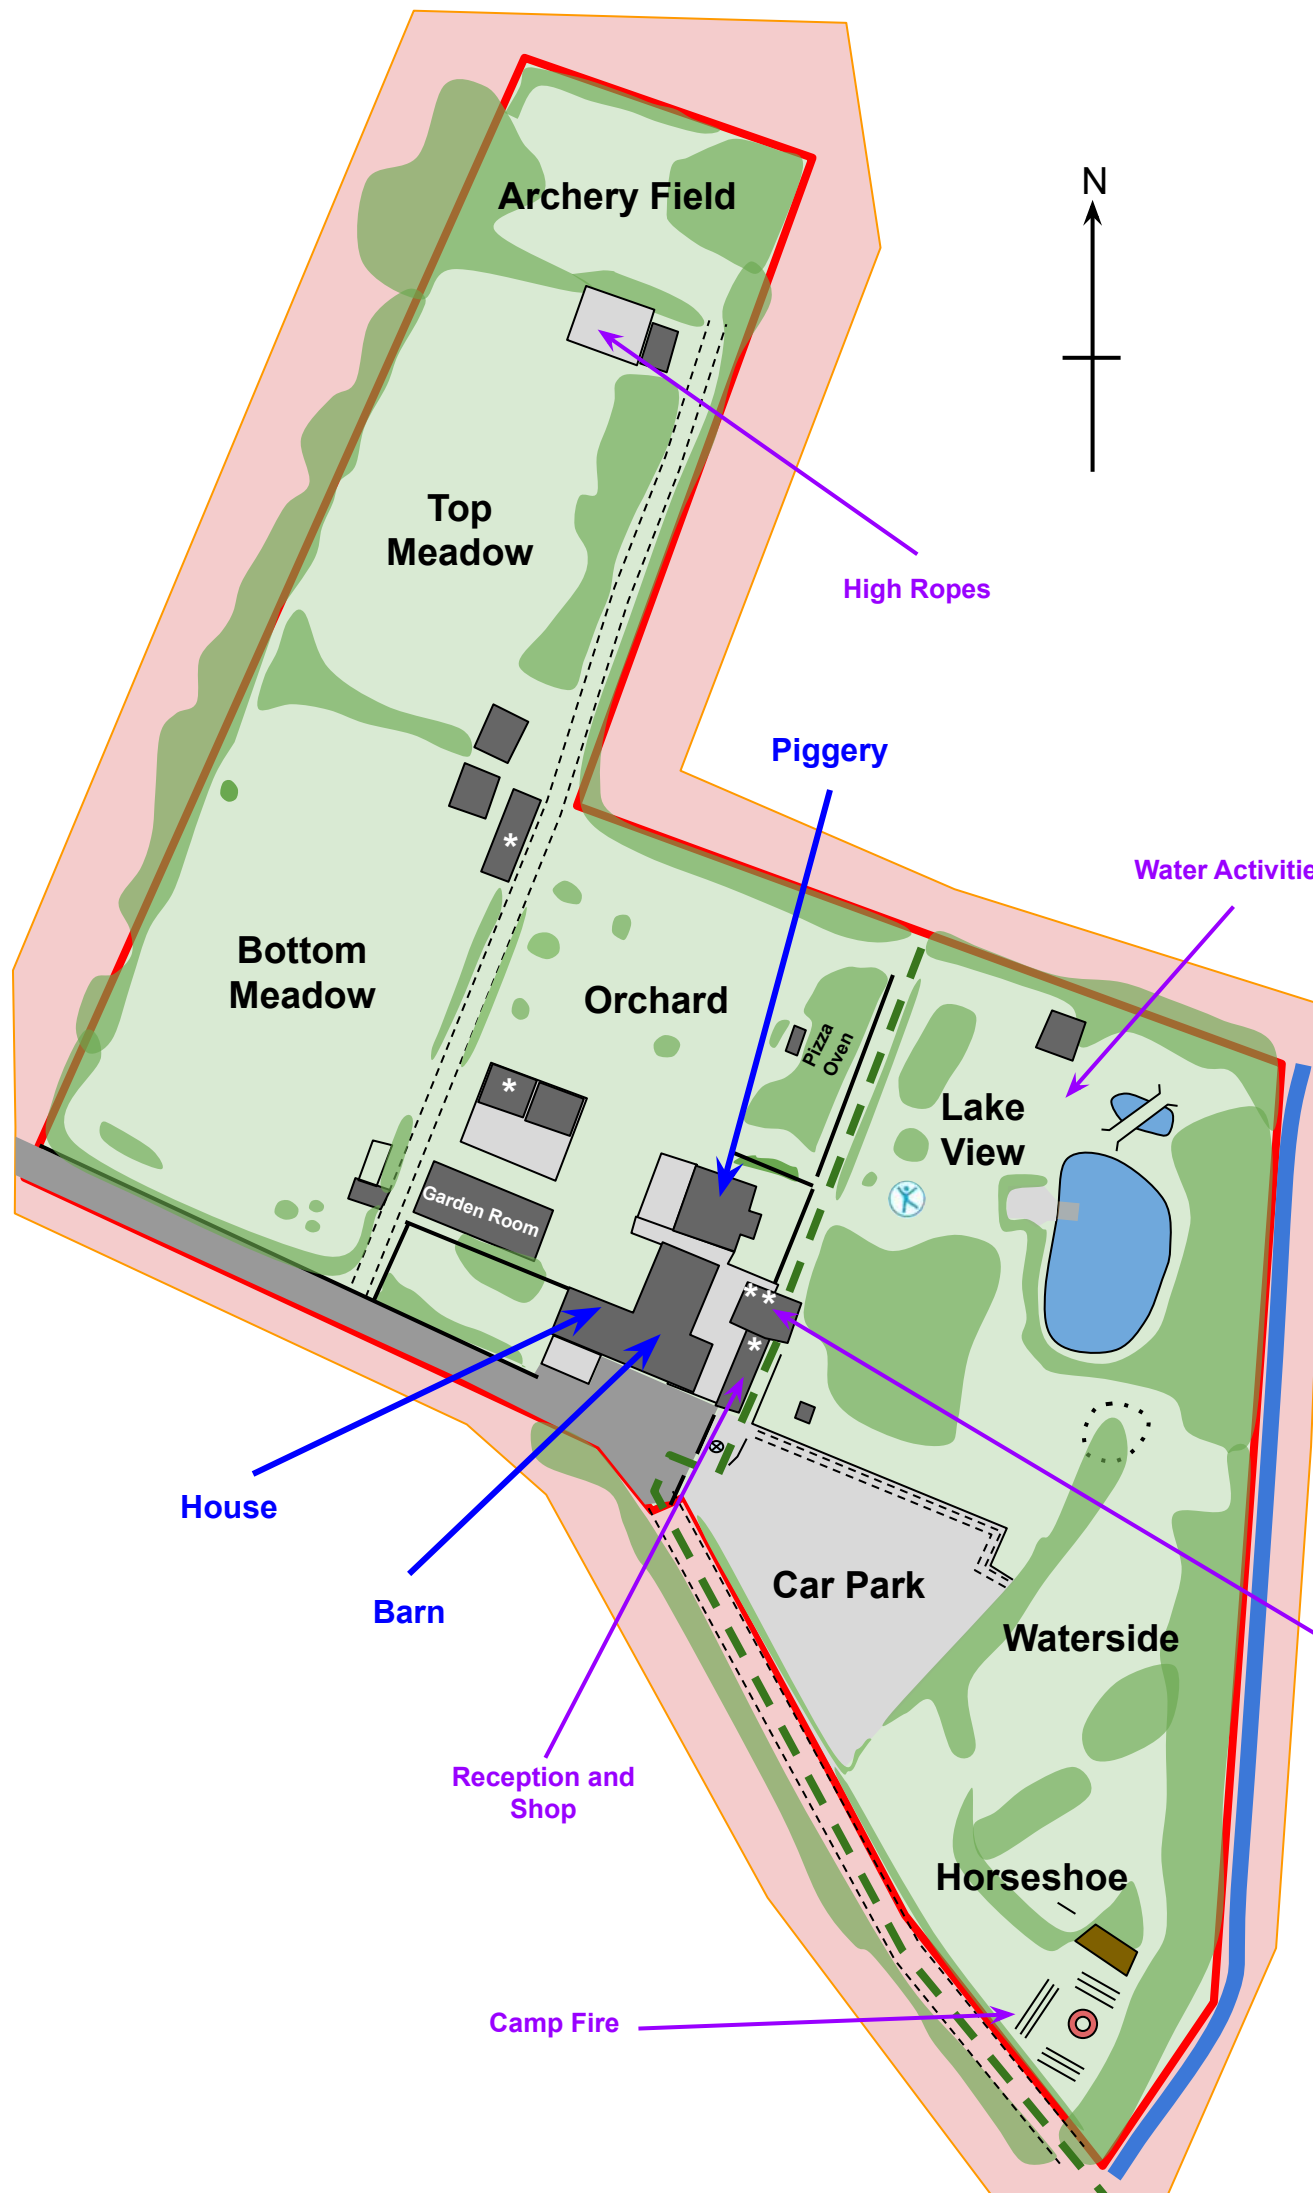

# Guy's Farm Activity Centre

## Map of Facilities

### Map Key

	Field/Grassland
	Trees or Shrubs
	Hard Standing
	Pond/Lake
	Building or Hut
	Track
	Public Right of Way
	Road (Tarmac)
	Fence or wall
	Fire Pit
	Play Area
	Out of Bounds
	Mound
	Guy's Boundary line
	Stream
	Toilets and/or Showers

Scale 1:1500 metres